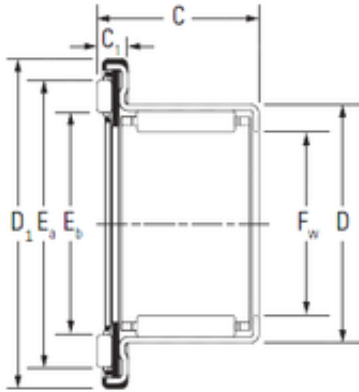

## Nutritional Artificial Rice Machine/Machinery/Processing Line/plant

Bearing No.

Size	25x37x22.2 mm
Bore Diameter	25 mm
Outer Diameter	37 mm
Width	22,2 mm
d	25 mm
D	37 mm
C	22,2 mm

Bearing 2D drawings and 3D CAD models