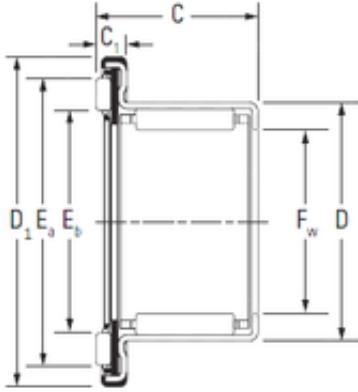

## High Yield Artificial Rice Extruder/machine/machinery Made In China

Bearing No.

Size	25x37x22.2 mm
Bore Diameter	25 mm
Outer Diameter	37 mm
Width	22,2 mm
d	25 mm
D	37 mm
C	22,2 mm

Bearing 2D drawings and 3D CAD models